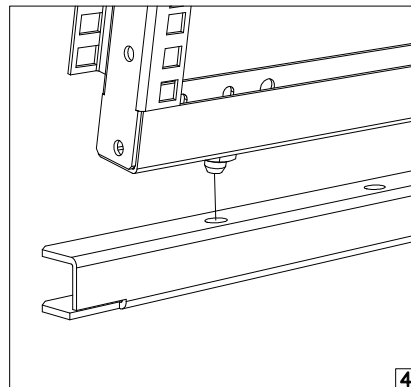

SFCP SFBP 600/800

Ref.	Pic.	Qty.
A		2
B		2
C		1
D		1
E		1