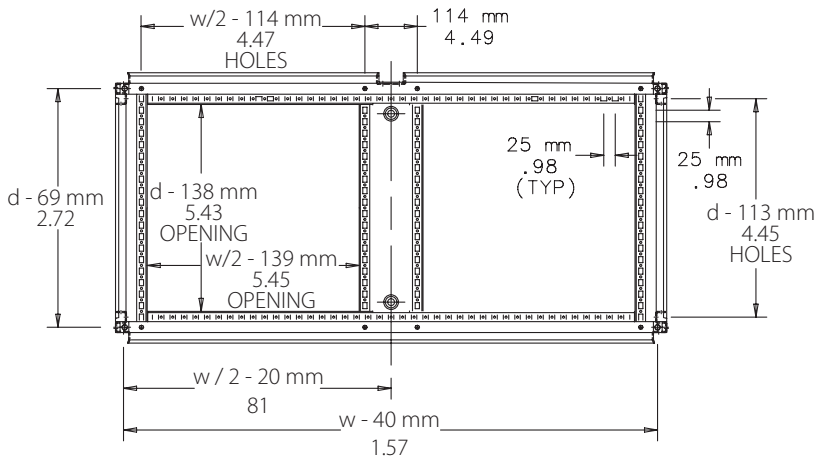

ProLine Frames

NOTE:
1. Includes frame and frame nuts (12) to attach exterior components