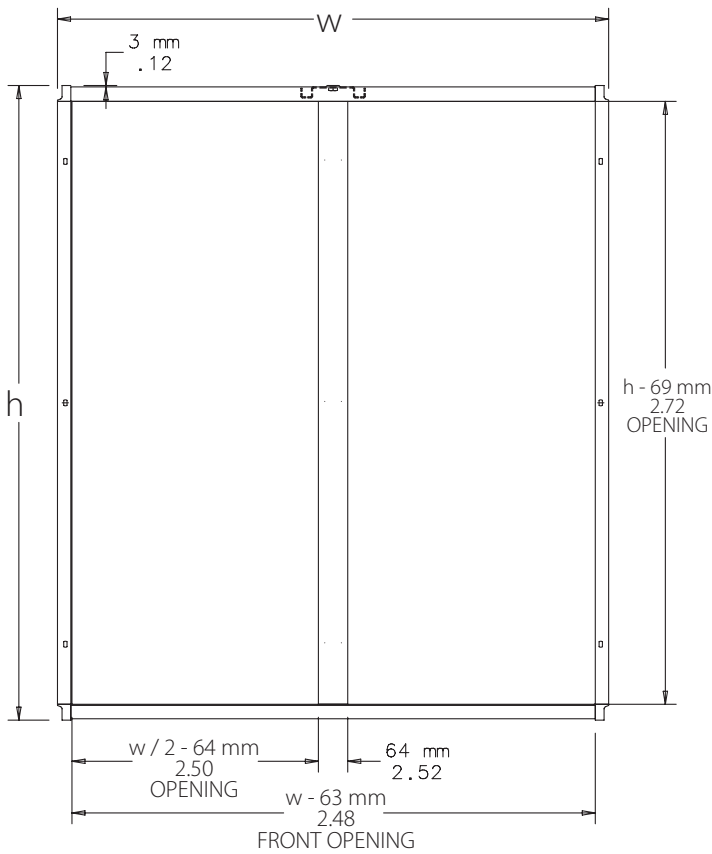

87414907

Our powerful portfolio of brands:

CADDY ERICO HOFFMAN RAYCHEM SCHROFF TRACER