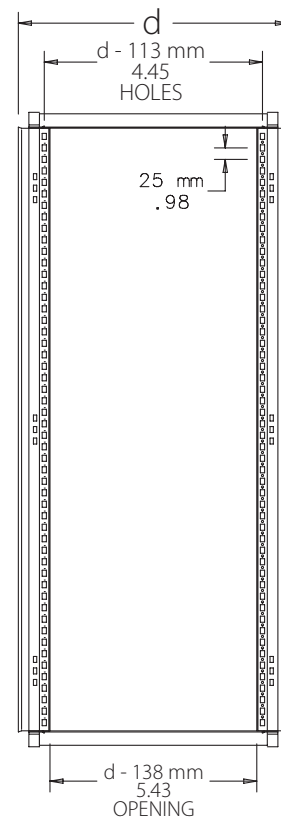

87414907

Our powerful portfolio of brands:

CADDY ERICO HOFFMAN RAYCHEM SCHROFF TRACER