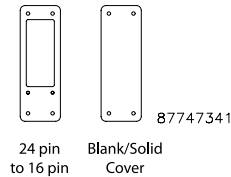

Closure Plate Adapters

Catalog Number	Description	Adapter Qty./Package
PAD240	From 24-pin to blank solid cover	1
PAD2416	From 24-pin to 16-pin	1
PAD2410	From 24-pin to 10-pin	1
PAD246	From 24-pin to 6-pin	1

Adapters fit all cable entry cabinets and barriers with 24-pin DIN connector cutouts.