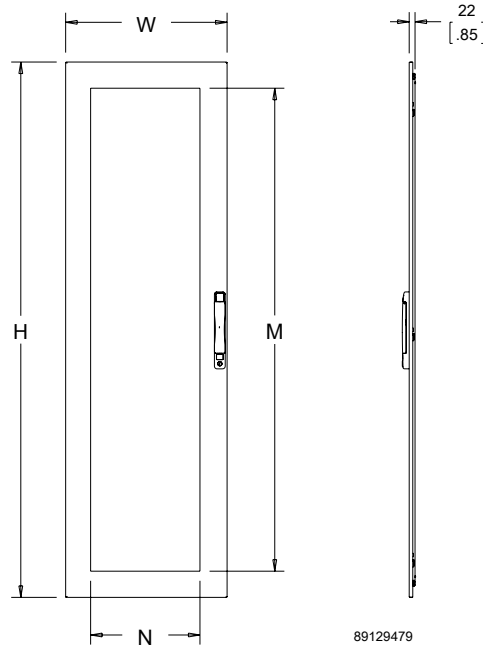

Catalog Number	H mm/in.	W mm/in.	M mm/in.	N mm/in.	Fits Frame HxW mm	Description
P2DW208	1983 78.1	798 31.4	1789 70.4	605 23.8	2000x800	Polycarbonate
P2DWG208	1983 78.1	798 31.4	1789 70.4	605 23.8	2000x800	Safety glass window
P2DW2010	1983 78.1	998 39.2	1789 70.4	805 31.7	2000x1000	Polycarbonate
P2DWG2010	1983 78.1	998 39.2	1789 70.4	805 31.7	2000x1000	Safety glass window
P2DW226	2183 85.9	598 23.5	1989 78.3	405 15.9	2200x600	Polycarbonate
P2DWG226	2183 85.9	598 23.5	1989 78.3	405 15.9	2200x600	Safety glass window
P2DW228	2183 85.9	798 31.4	1989 78.3	605 23.8	2200x800	Polycarbonate
P2DWG228	2183 85.9	798 31.4	1989 78.3	605 23.8	2200x800	Safety glass window
P2DW2210	2183 85.9	998 39.2	1989 78.3	805 31.7	2200x1000	Polycarbonate
P2DWG2210	2183 85.9	998 39.2	1989 78.3	805 31.7	2200x1000	Safety glass window

Model	Component	Type	Height	Width	Specialty	Catalog Number
P2	D	W	20	8	Blank	P2DW208
PROLINE G2	Door	Blank = single door O = overlapping double door W = window door, single, polycarbonate WG = window door, single, safety glass WO = window door, overlapping double, polycarbonate WOG = window door, overlapping double, safety glass A = side door adapter DR = disconnect right DL = disconnect left DR2 = disconnect right large cutout F = dress frame	mm 22 = 2200 20 = 2000 18 = 1800 16 = 1600 14 = 1400 12 = 1200 10 = 1000 8 = 800 6 = 600	mm 10 = 1000 8 = 800 6 = 600 4 = 400	Blank = standard HF = EMC protected	

NOTE: Not every combination is available as a standard product.